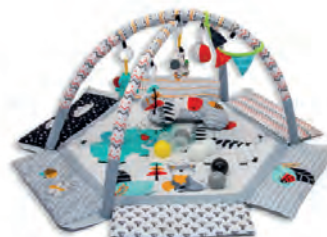

Jungle Carnival Foldable Ball Pit Play Gym

Sold by 3 pieces

- Colorful design
- 30 colorful balls in an adorable storage bag
- Different rattles
- Stimulates
- Motor skills
- Stimulates
- Cognitive development
- Belly pillow
- Transforms into a ball pit
- 4 Play positions (Tummy, back, crawling and sitting)
- Flag line

B940100

Jungle by Night Foldable Ball Pit Play Gym

Sold by 3 pieces

- Soft design
- 30 Colorful balls in an adorable storage bag
- Different rattles
- Stimulates
- Motor skills
- Stimulates
- Cognitive skills
- Belly pillow
- Transforms into a ball pit
- 4 Play positions (Tummy, back, crawling and sitting)
- Flag line

B940110