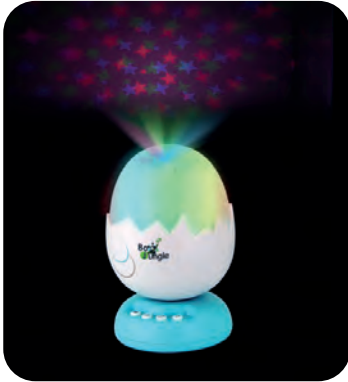

Sold by 6 pieces

B200800

- Energy-efficient / long-life LED light
- Up to 10,000 hours!
- Automatically adjustable

B-Egg Nightlight Projector with Music

Falling asleep under a beautiful starry sky accompanied by soft melodies is possible with this cute night light in the shape of an egg. After 15 minutes, the egg automatically switches off, so your little one can continue sleeping peacefully.

Sold by 6 pieces

- Projects coloured stars on the ceiling
- Different, adjustable tunes and sounds
- Runs on batteries (3x AA) or mains power
- Batteries not included

B800510

B-Sensy Humi Purifier

A humidifier that also purifies the air and atomises essential oils. The air is humidified by ionisation and there is a HEPA filter to filter pollutants such as dust, chemicals, allergens, nicotine, etc from the air. Essential oils can be applied in a separate slider for aromatherapy. You can set the time using a programmable timer function. On the screen, you can see a display of temperature, time and humidity level.