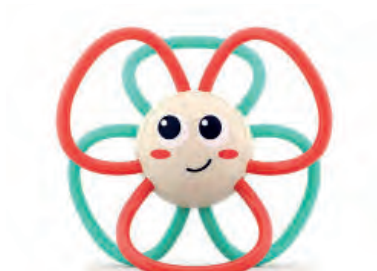

Sold by 6 pieces

B925200

Eddy The Popping Hedgehog

Sold by 6 pieces

- Development of finger dexterity
- Stimulates the brain
- Promotes curiosity and the desire to explore
- Make the silicone buttons POP
- Extremely cute

B925400

B-Rattle Symphony

Shake the animal to use it as a rattle, or tap the toy to have it make a sound.

Sold by 6 pieces

B925100
Crab

1 7 0 3 7 3 9 2 5 1 0 0 0

B925110
Flower

1 7 0 3 7 3 9 2 5 1 1 0 9

B925120
Peacock

1 7 0 3 7 3 9 2 5 1 2 0 8

B925130
Frog

1 7 0 3 7 3 9 2 5 1 3 0 7

B925140
Owl

1 7 0 3 7 3 9 2 5 1 4 0 6

B-Light & Music Rattle

Your child will love this light-up rattle. When your baby shakes it, it lights up and plays music thanks to the build-in sensor. The cute characters have soft ears that your baby can chew on. Ideal for teething.