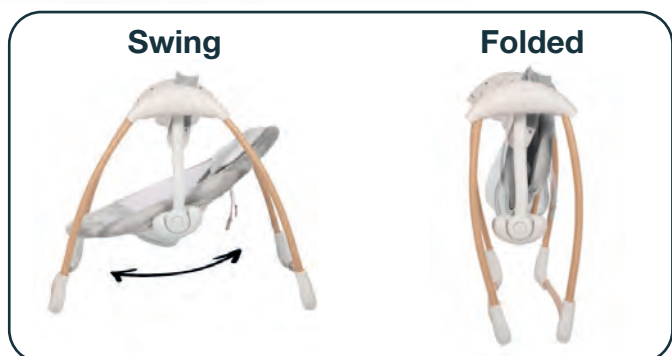

Sold by 2 pieces

- For use up to 9 kg.
- Height adjustable in 4 positions
- Removable play bow with 2 toys
- Vibrations and different melodies
- 2x C/LR6 batteries (not included)
- Simple foldable design

B700160
Beige

B-Dolphy Portable Swing (0-9 kg)

Do you like to rock or just doze off blissfully? You can do all this with our B-Dolphy! You easily adjust the rocking speed, music and volume yourself. Safety and comfort guaranteed with the 5-point harness and high-quality materials. Eat quietly thanks to the locking button and ready for storage in just 3 clicks.

Sold by 3 pieces

B700600
Grey

B700610
Beige

B700640
Grey Pink

B700650
Pure White

- Backrest adjustable in 2 positions
- Timer function (15, 30, 45 or 60 minutes)
- 5 different rocking speeds
- 8 different melodies
- Soft fabric and high-quality pillow, machine washable
- Easily removable play arch with two toys
- Oval tubes
- From 0 - 9 kg
- Operates on supplied adapter OR batteries 4x C/LR14 (not included)

B-Rocker (0-18 kg)

Let your little one rock herself to sleep with our B-Rocker. In a combination of luxurious, super-soft velboa and breathable fabrics, this seat can be used in two ways. Firstly as a rocker and secondly in a stable, fixed position. For use up to 18 kg. One seat from baby to toddler!