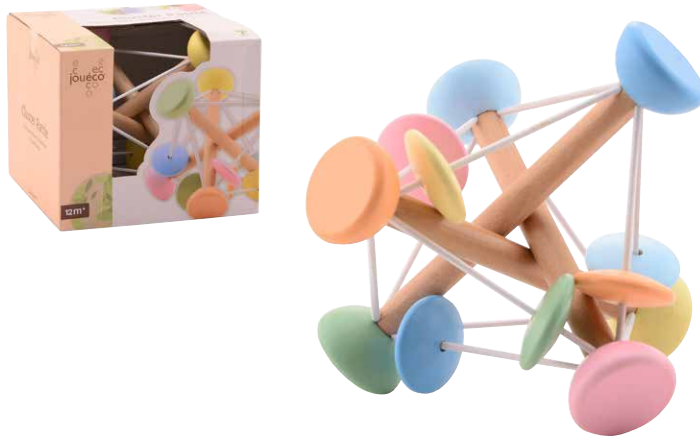

Discover web

- *Ontdekkingsweb*
- *Entdeckungsweb*
- *Découverte web*

12m+

Collection: Soft line
Product size: 155 x 155 x 155 mm
Inner/outer: 6/12
Variants: 1

80114