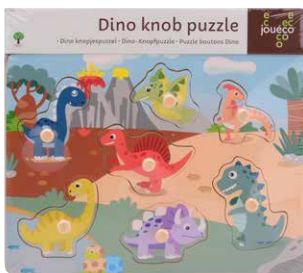

3+

Collection: Jouéco Classic
 Product size: 260 x 210 x 50 mm
 Inner/outer: 1/6
 Variants: 1

80135

Microscope with 3 lenses

- Microscoop met 3 lenzen
- Mikroskop mit 3 Linsen
- Microscope à 3 lentilles

3+

Collection: Jouéco Classic
 Product size: 147 x 115 x 177 mm
 Inner/outer: 4/8
 Variants: 1

80149

Dino knob puzzle

- Dino knopjespuzzel
- Dino-Knopfpuzzle
- Puzzle boutons Dino

18m+

Collection: Jouéco Classic
 Product size: 300 x 220 x 10 mm
 Inner/outer: 1/12
 Variants: 2