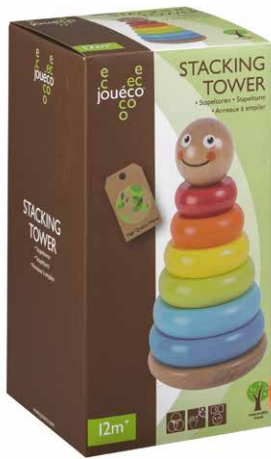

80019

85 pieces

Wooden beads

- Houten kralen • Holzperlen
- Perles en bois

3+

Collection: Jouéco Classic
 Product size: 160 x 250 x 55 mm
 Inner/outer: 6/24
 Variants: 1

80020

Stacking tower