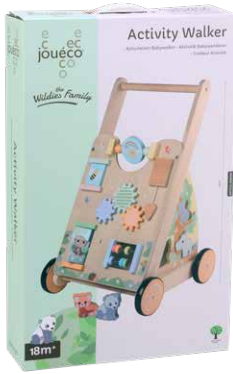

80098

Stacking blocks

- *Stapel blokken* • *Blöcke stapeln*
- *Blocs d'empilage*

12m⁺

Collection: The Wildies Family
Product size: 140 x 140 x 140 mm
Inner/outer: 1/6
Variants: 1

80100

10
pieces

Activity walker