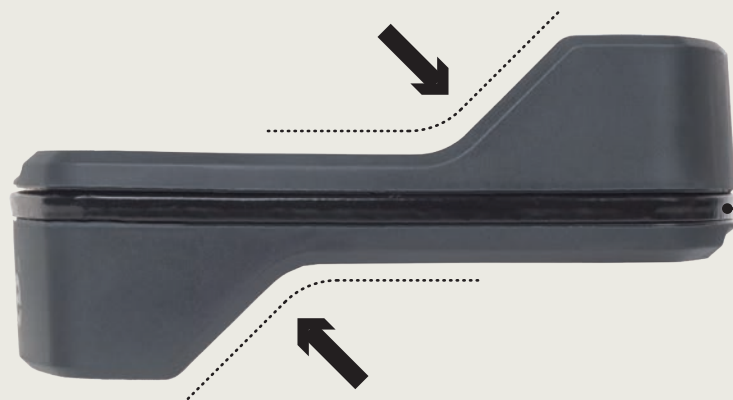

special geometry to increase bicycle stems compatibility

installation space
only 4mm / 0.16"